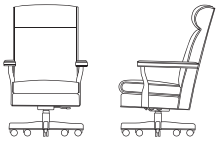

Judges

400-2 / 400-3