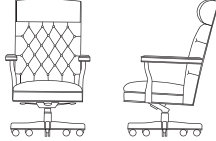

# Rayburn

493-T Rayburn  
(Standard With Nail Trim)

Lounge Chair With Reversible Loose  
Seat Cushion / Tufted Back

W 35" D 35" H 34" SH 18" AH 23"

495-P Rayburn  
(Standard With Nail Trim)

Sofa With Tight Seat And Back

W 89" D 35" H 34" SH 18" AH 23"

**Judges**

400-2 / 400-3

**Chamberlain**

401-2 / 401-4

**Barrister**

410-2 / 410-4

411-2 / 411-4