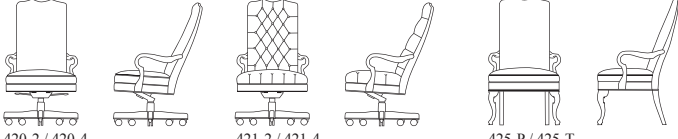

Thurston

420-2 / 420-4

421-2 / 421-4

425-P / 425-T