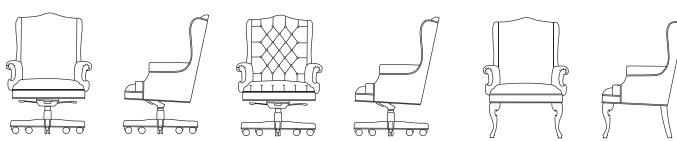

# Rayburn

493-T Rayburn  
(Standard With Nail Trim)

Lounge Chair With Reversible Loose  
Seat Cushion / Tufted Back

W 35" D 35" H 34" SH 18" AH 23"

495-P Rayburn  
(Standard With Nail Trim)

Sofa With Tight Seat And Back

W 89" D 35" H 34" SH 18" AH 23"

**Judges**

400-2 / 400-3

**Chamberlain**

401-2 / 401-4

**Barrister**

410-2 / 410-4

411-2 / 411-4